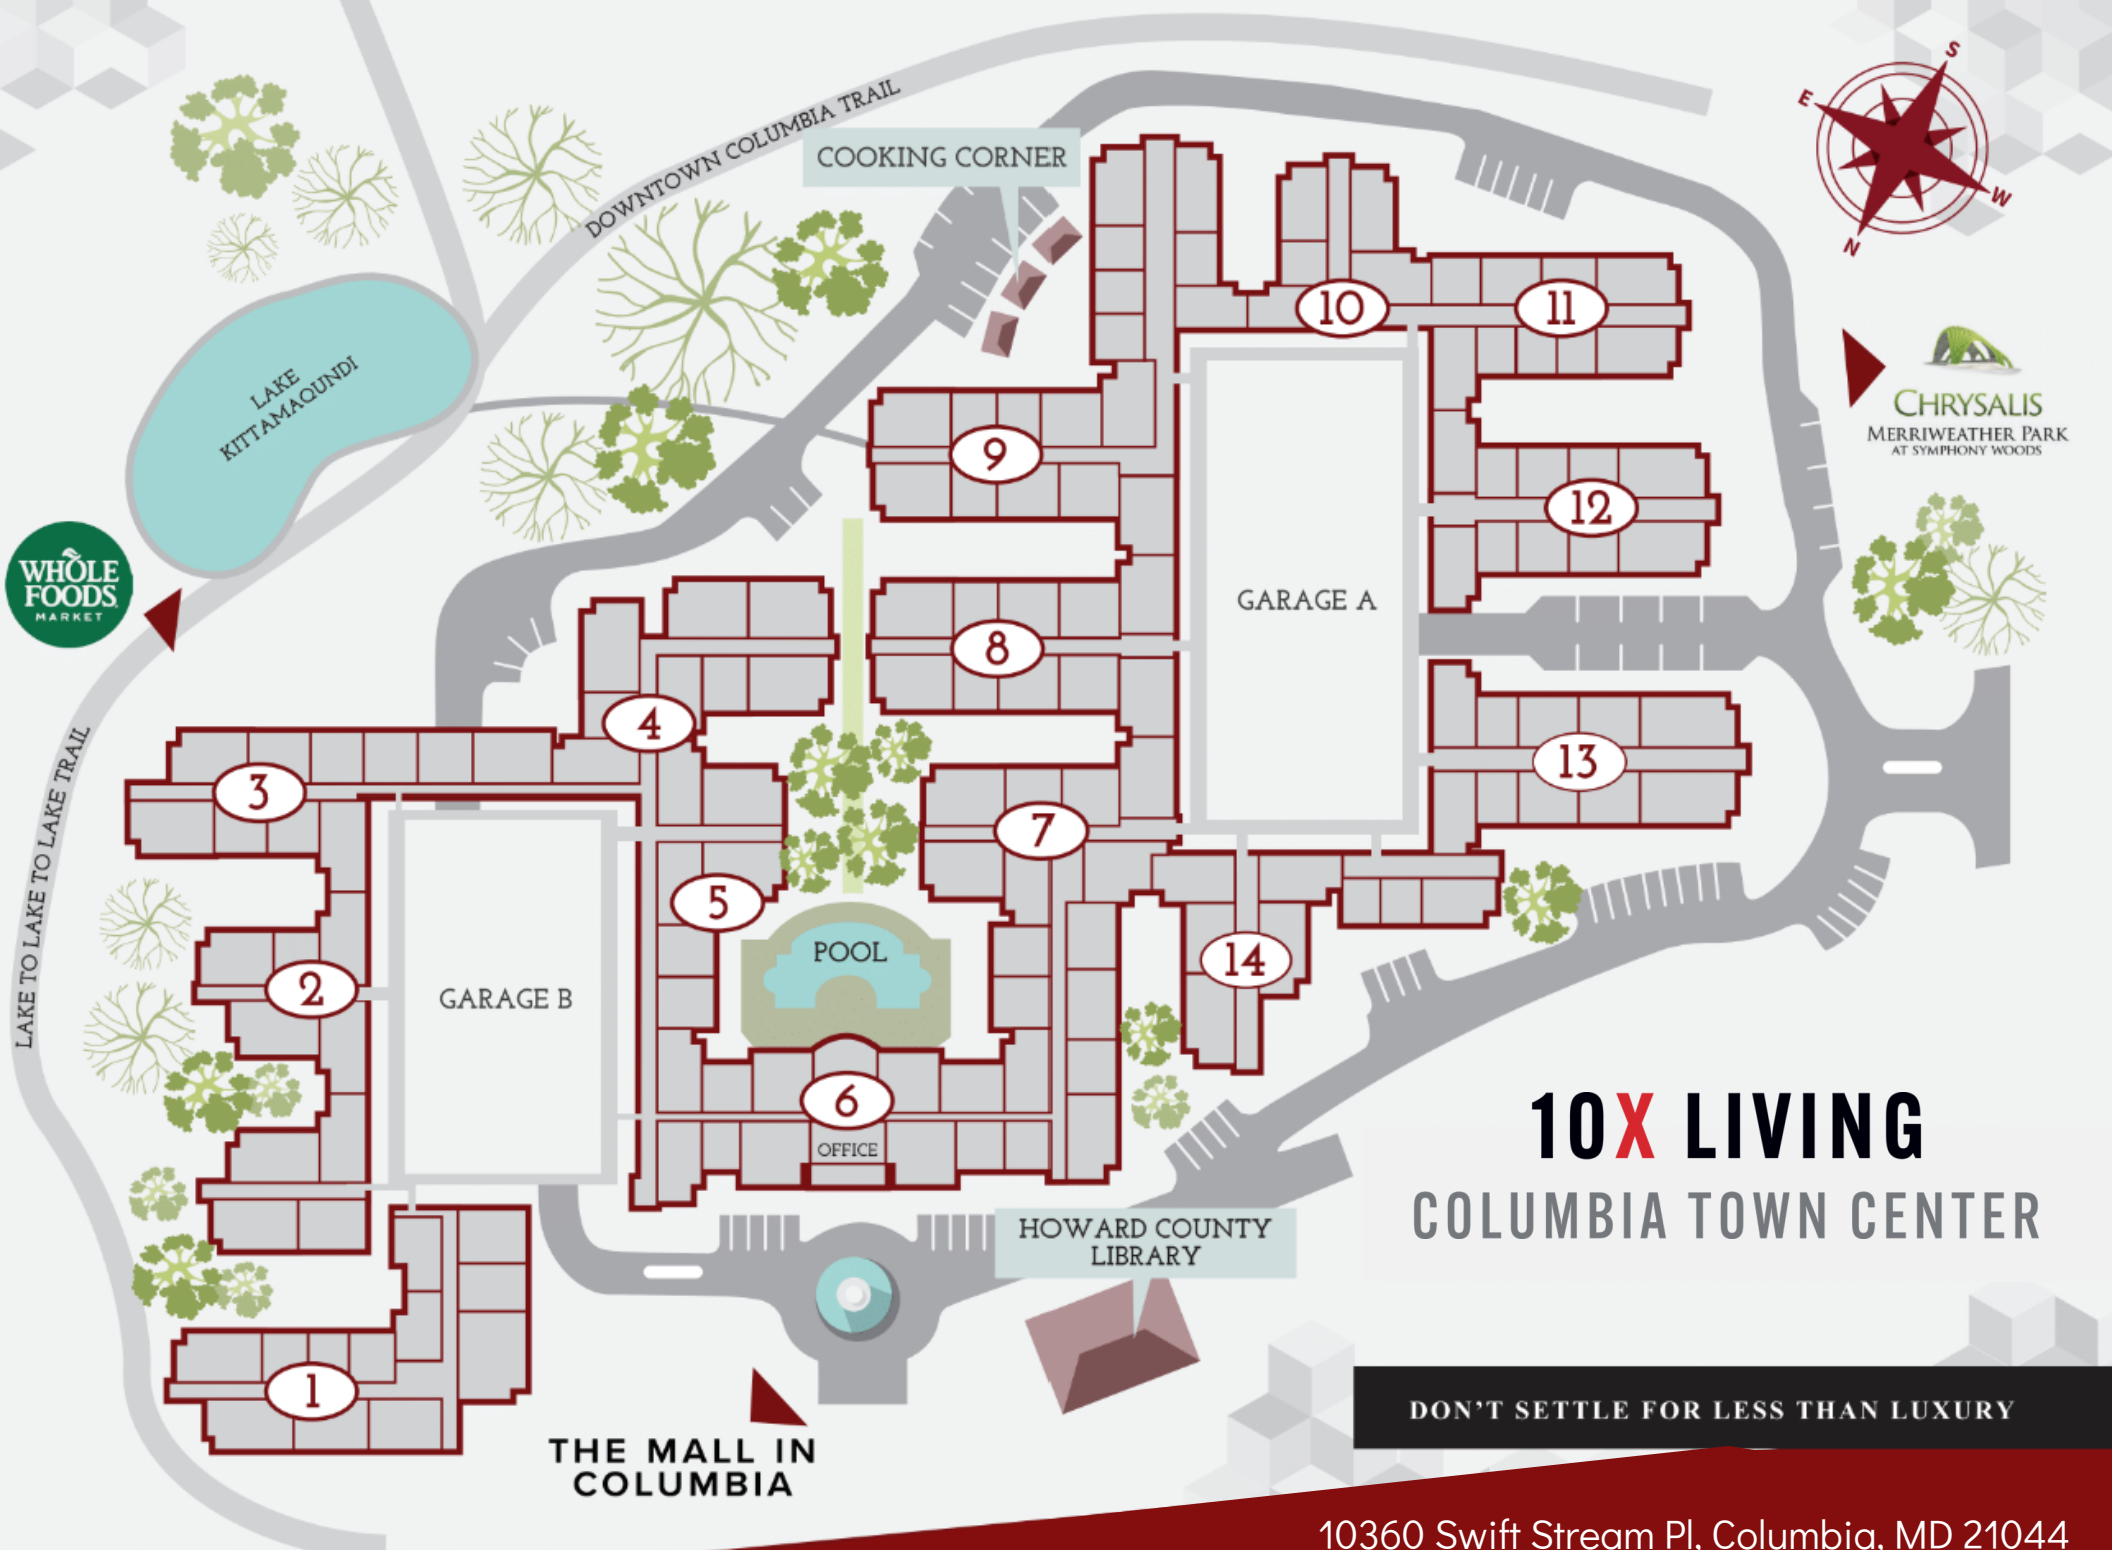

COOKING CORNER

DOWNTOWN COLUMBIA TRAIL

LAKE KITTAMAQUUNDI

WHOLE FOODS MARKET

LAKE TO LAKE TRAIL

CHRYSLIS MERRIWEATHER PARK AT SYMPHONY WOODS

GARAGE A

GARAGE B

POOL

HOWARD COUNTY LIBRARY

OFFICE

THE MALL IN COLUMBIA

# 10X LIVING COLUMBIA TOWN CENTER

DON'T SETTLE FOR LESS THAN LUXURY

10360 Swift Stream Pl, Columbia, MD 21044  
10XLivingCTC.com | 410- 997- 6100

# 10X LIVING